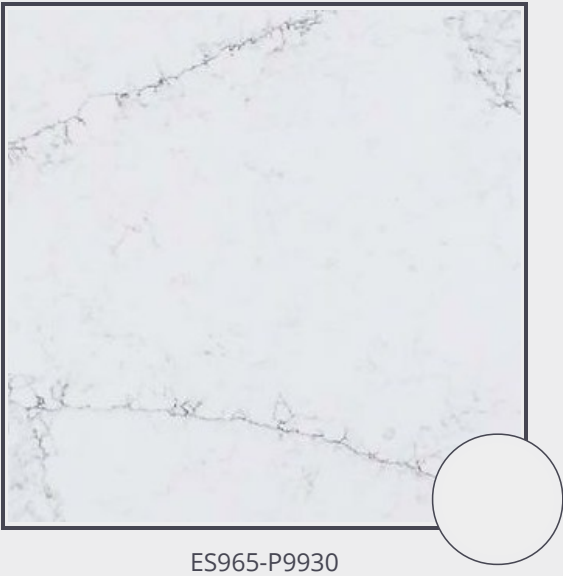

**Laguna V726**

ES965-P9930

**Engineered Quartz Slab Polished 3cm**

No sealing required. Clean with mild soap and water and a clean cloth. For stubborn spills use soft scrub gel with bleach. Never put rust remover, liquid plumber, oven/stove cleaner or pat thinner on the surface. Use trivets for best protection.

Origin South Korea

Color white

Price \$44.40/SF\*

Subclass Engineered Quartz

\* Material price does not include labor/installation

Color Range:

Color Enhancing	Translucent
<input checked="" type="checkbox"/>	<input checked="" type="checkbox"/>
Kitchen Countertops	Floors
<input checked="" type="checkbox"/>	<input checked="" type="checkbox"/>
Bathroom Showers	Bathroom Tubs
<input checked="" type="checkbox"/>	<input checked="" type="checkbox"/>
Bathroom Counters	Fireplace
<input checked="" type="checkbox"/>	<input checked="" type="checkbox"/>
Exterior	Furniture Top
<input checked="" type="checkbox"/>	<input checked="" type="checkbox"/>