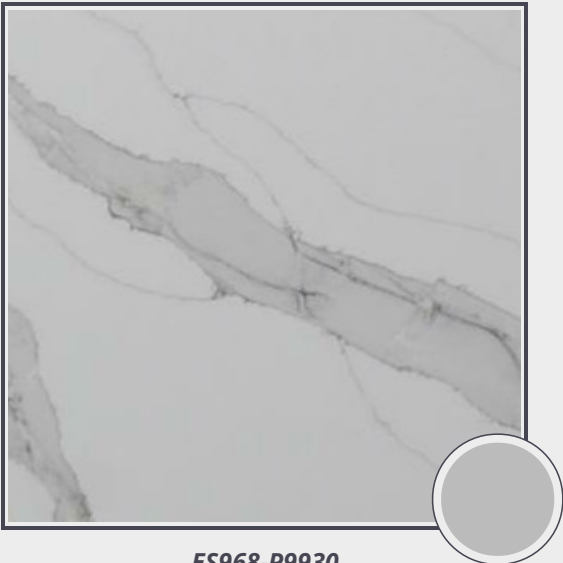

Cygnet Drift

ES968-P9930

Engineered Quartz Slab Polished 3cm

No sealing required. Clean with mild soap and water and a clean cloth. For stubborn spills use soft scrub gel with bleach. Never put rust remover, liquid plumber, oven/stove cleaner or pat thinner on the surface. Use trivets for best protection.

Origin Thailand

Color gray

Price \$55.20/SF*

Subclass
Engineered Quartz

* Material price does not include labor/installation

Color Range:

Color Enhancing 	Translucent 
Kitchen Countertops 	Floors 
Bathroom Showers 	Bathroom Tubs 
Bathroom Counters 	Fireplace 
Exterior 	Furniture Top 