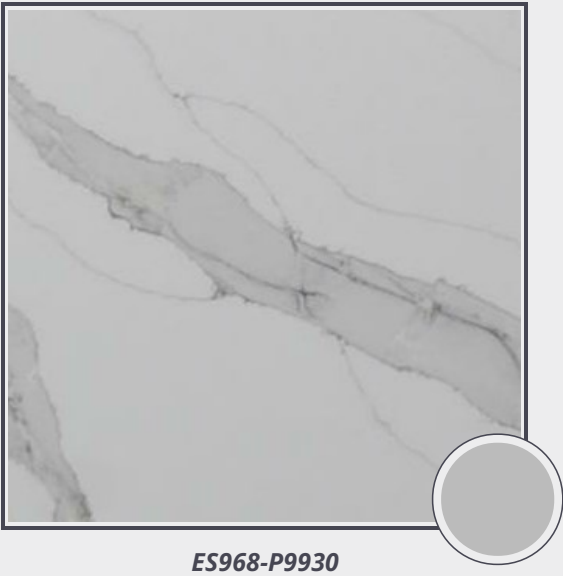

Cygnet Drift

ES968-P9930

Engineered Quartz Slab Polished 3cm

No sealing required. Clean with mild soap and water and a clean cloth. For stubborn spills use soft scrub gel with bleach. Never put rust remover, liquid plumber, oven/stove cleaner or pat thinner on the surface. Use trivets for best protection.

Origin Thailand

Color gray

Price \$55.20/SF*

Subclass
Engineered Quartz

* Material price does not include labor/installation

Color Range:

Color Enhancing 	Translucent 
Kitchen Countertops 	Floors 
Bathroom Showers 	Bathroom Tubs 
Bathroom Counters 	Fireplace 
Exterior 	Furniture Top 