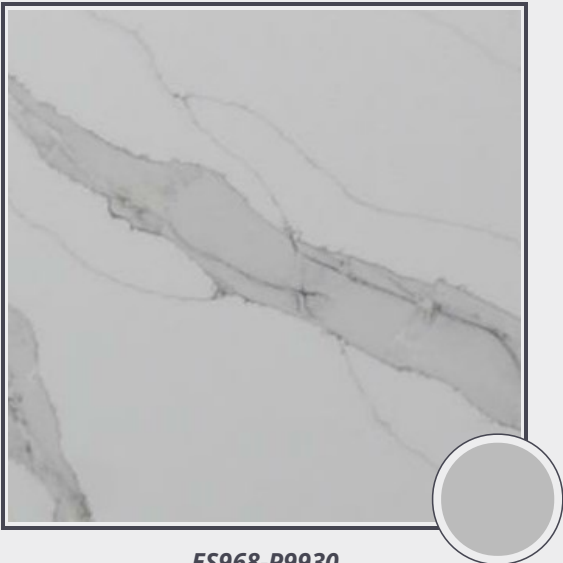

**Cygnet Drift**

ES968-P9930

**Engineered Quartz Slab Polished 3cm**

*No sealing required. Clean with mild soap and water and a clean cloth. For stubborn spills use soft scrub gel with bleach. Never put rust remover, liquid plumber, oven/stove cleaner or pat thinner on the surface. Use trivets for best protection.*

**Origin** Thailand

**Color** gray

**Price** \$55.20/SF\*

**Subclass**  
Engineered Quartz

\* Material price does not include labor/installation

**Color Range:**

<b>Color Enhancing</b> 	<b>Translucent</b> 
<b>Kitchen Countertops</b> 	<b>Floors</b> 
<b>Bathroom Showers</b> 	<b>Bathroom Tubs</b> 
<b>Bathroom Counters</b> 	<b>Fireplace</b> 
<b>Exterior</b> 	<b>Furniture Top</b> 