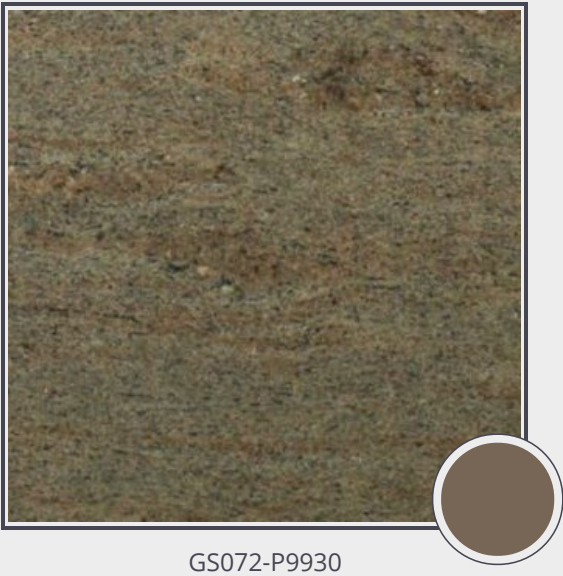

Ghibli

GS072-P9930

Granite Slab Polished 3cm

Needs to be sealed periodically. Cleaning with a natural stone cleaner (neutral PH) or mild soap detergent only. Do not use anything acidic as it will damage the sealers.

Origin India

Color brown

Price \$16.70/SF*

Subclass Granite

* Material price does not include labor/installation

Color Range:

Color Enhancing	Translucent
<input checked="" type="checkbox"/>	<input checked="" type="checkbox"/>
Kitchen Countertops	Floors
<input checked="" type="checkbox"/>	<input checked="" type="checkbox"/>
Bathroom Showers	Bathroom Tubs
<input checked="" type="checkbox"/>	<input checked="" type="checkbox"/>
Bathroom Counters	Fireplace
<input checked="" type="checkbox"/>	<input checked="" type="checkbox"/>
Exterior	Furniture Top
<input checked="" type="checkbox"/>	<input checked="" type="checkbox"/>