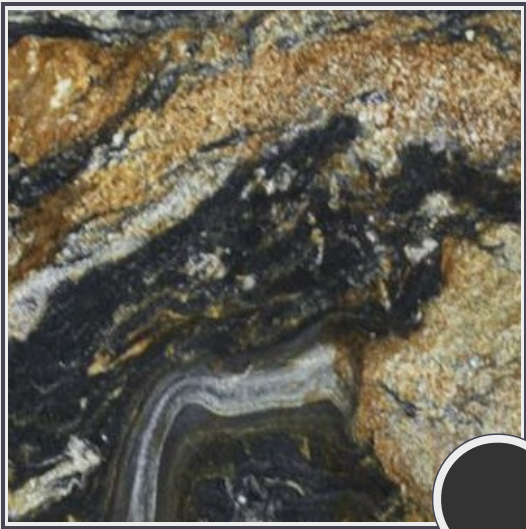

**Magma**

GS277-P9930

**Granite Slab Polished 3cm**

Needs to be sealed periodically. Cleaning with a natural stone cleaner (neutral PH) or mild soap detergent only. Do not use anything acidic as it will damage the sealers.

Origin Brazil

Color gray

Price \$78.30/SF\*

Subclass Granite

\* Material price does not include labor/installation

Color Range:

Color Enhancing	Translucent
<input checked="" type="checkbox"/>	<input checked="" type="checkbox"/>
Kitchen Countertops	Floors
<input checked="" type="checkbox"/>	<input checked="" type="checkbox"/>
Bathroom Showers	Bathroom Tubs
<input checked="" type="checkbox"/>	<input checked="" type="checkbox"/>
Bathroom Counters	Fireplace
<input checked="" type="checkbox"/>	<input checked="" type="checkbox"/>
Exterior	Furniture Top
<input checked="" type="checkbox"/>	<input checked="" type="checkbox"/>