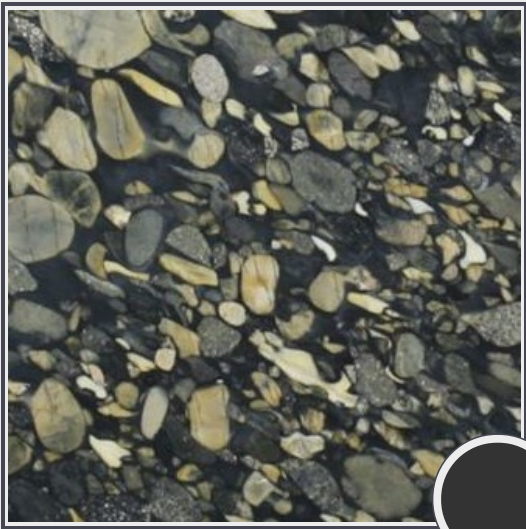

**Black Mosaic**

GS291-P9930

**Granite Slab Polished 3cm**

Needs to be sealed periodically. Cleaning with a natural stone cleaner (neutral PH) or mild soap detergent only. Do not use anything acidic as it will damage the sealers.

Origin Brazil

Color gray

Price \$55.62/SF\*

Subclass Granite

\* Material price does not include labor/installation

Color Range:

Color Enhancing	Translucent
<input checked="" type="checkbox"/>	<input checked="" type="checkbox"/>
Kitchen Countertops	Floors
<input checked="" type="checkbox"/>	<input checked="" type="checkbox"/>
Bathroom Showers	Bathroom Tubs
<input checked="" type="checkbox"/>	<input checked="" type="checkbox"/>
Bathroom Counters	Fireplace
<input checked="" type="checkbox"/>	<input checked="" type="checkbox"/>
Exterior	Furniture Top
<input checked="" type="checkbox"/>	<input checked="" type="checkbox"/>