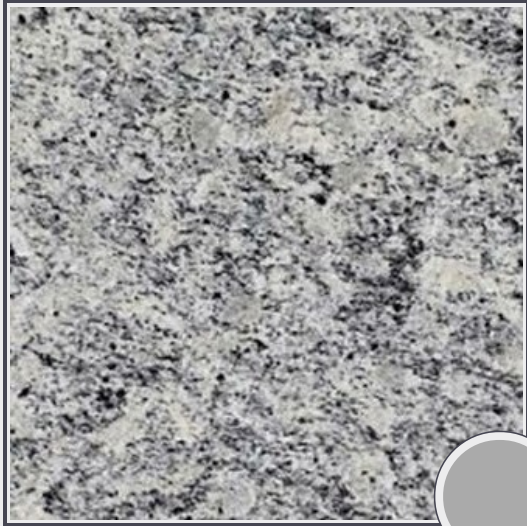

**Giallo Santa Cecilia Light
Premium**

GS296-P9930

Granite Slab Polished 3cm

Needs to be sealed periodically. Cleaning with a natural stone cleaner (neutral PH) or mild soap detergent only. Do not use anything acidic as it will damage the sealers.

Origin Brazil

Color gray

Price \$13.10/SF*

Subclass Granite

* Material price does not include labor/installation

Color Range:

Color Enhancing	Translucent
<input checked="" type="checkbox"/>	<input checked="" type="checkbox"/>
Kitchen Countertops	Floors
<input checked="" type="checkbox"/>	<input checked="" type="checkbox"/>
Bathroom Showers	Bathroom Tubs
<input checked="" type="checkbox"/>	<input checked="" type="checkbox"/>
Bathroom Counters	Fireplace
<input checked="" type="checkbox"/>	<input checked="" type="checkbox"/>
Exterior	Furniture Top
<input checked="" type="checkbox"/>	<input checked="" type="checkbox"/>