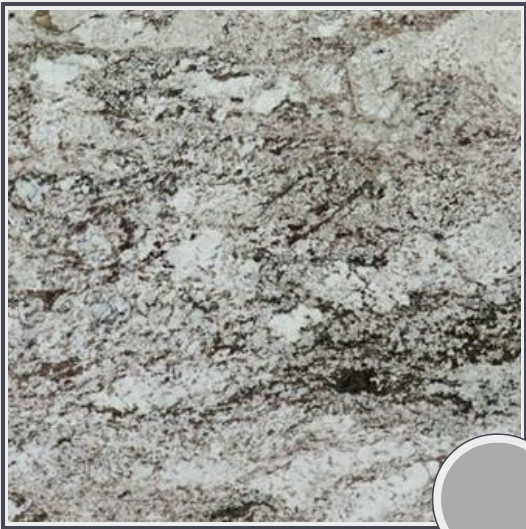

Taupe White

GS336-P9930

Granite Slab Polished 3cm

Needs to be sealed periodically. Cleaning with a natural stone cleaner (neutral PH) or mild soap detergent only. Do not use anything acidic as it will damage the sealers.

Origin Brazil

Color gray

Price \$29.60/SF*

Subclass Granite

* Material price does not include labor/installation

Color Range:

Color Enhancing	Translucent
<input checked="" type="checkbox"/>	<input checked="" type="checkbox"/>
Kitchen Countertops	Floors
<input checked="" type="checkbox"/>	<input checked="" type="checkbox"/>
Bathroom Showers	Bathroom Tubs
<input checked="" type="checkbox"/>	<input checked="" type="checkbox"/>
Bathroom Counters	Fireplace
<input checked="" type="checkbox"/>	<input checked="" type="checkbox"/>
Exterior	Furniture Top
<input checked="" type="checkbox"/>	<input checked="" type="checkbox"/>