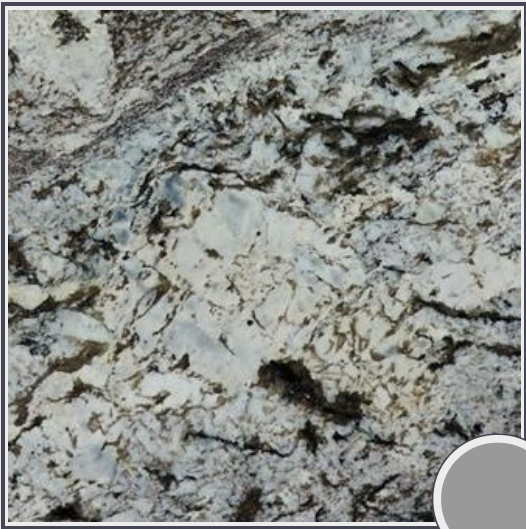

Antique Ice

GS359-P9930

Granite Slab Polished 3cm

Needs to be sealed periodically. Cleaning with a natural stone cleaner (neutral PH) or mild soap detergent only. Do not use anything acidic as it will damage the sealers.

Origin Brazil

Color gray

Price \$42.70/SF*

Subclass Granite

* Material price does not include labor/installation

Color Range:

Color Enhancing	Translucent
<input type="checkbox"/>	<input type="checkbox"/>
Kitchen Countertops	Floors
<input checked="" type="checkbox"/>	<input checked="" type="checkbox"/>
Bathroom Showers	Bathroom Tubs
<input checked="" type="checkbox"/>	<input checked="" type="checkbox"/>
Bathroom Counters	Fireplace
<input checked="" type="checkbox"/>	<input checked="" type="checkbox"/>
Exterior	Furniture Top
<input checked="" type="checkbox"/>	<input checked="" type="checkbox"/>