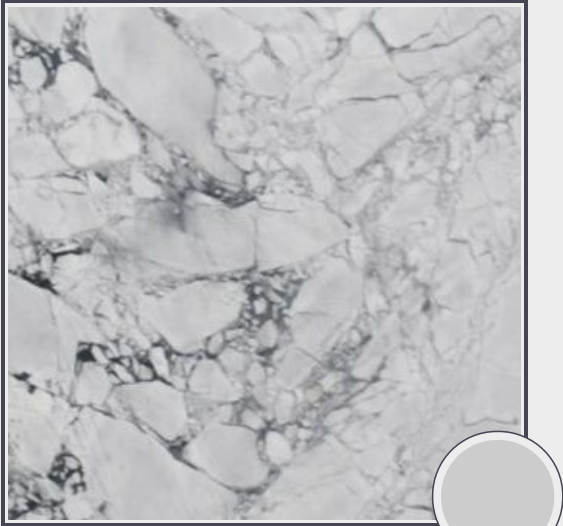

Super White Premium (Quartzite)

GS400-B9930

Quartzite Slab Brushed 3cm

Needs to be sealed periodically. Cleaning with a natural stone cleaner (neutral PH) or mild soap detergent only. Do not use anything acidic as it will damage the sealers.

Origin Brazil

Color gray

Price \$109.84/SF*

Subclass Quartzite

* Material price does not include labor/installation

Color Range:

Color Enhancing ✗	Translucent ✗
Kitchen Countertops ✓	Floors ✓
Bathroom Showers ✓	Bathroom Tubs ✓
Bathroom Counters ✓	Fireplace ✓
Exterior ✗	Furniture Top ✓