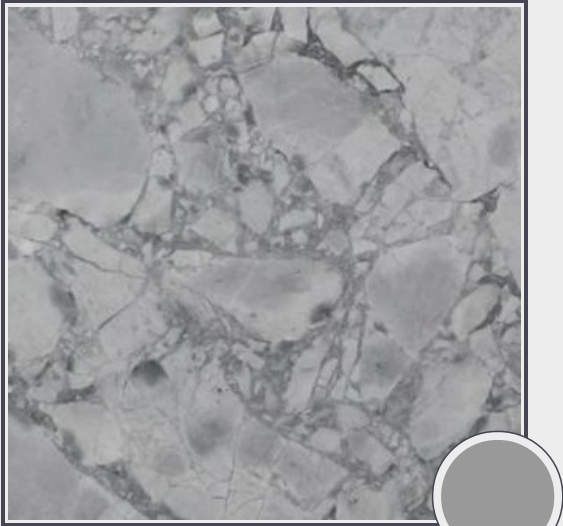

Super White Premium (Quartzite)

GS400-B9930

Quartzite Slab Brushed 3cm

Needs to be sealed periodically. Cleaning with a natural stone cleaner (neutral PH) or mild soap detergent only. Do not use anything acidic as it will damage the sealers.

Origin Brazil

Color gray

Price \$109.84/SF*

Subclass Quartzite

* Material price does not include labor/installation

Color Range:

Color Enhancing 	Translucent 
Kitchen Countertops 	Floors 
Bathroom Showers 	Bathroom Tubs 
Bathroom Counters 	Fireplace 
Exterior 	Furniture Top 