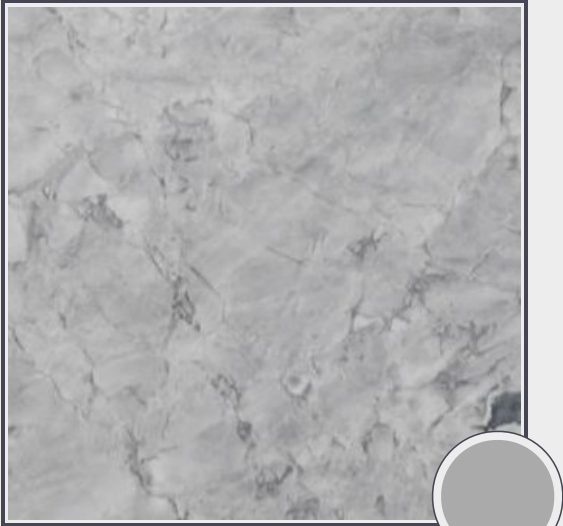

Super White Premium (Quartzite)

GS400-B9930

Quartzite Slab Brushed 3cm

Needs to be sealed periodically. Cleaning with a natural stone cleaner (neutral PH) or mild soap detergent only. Do not use anything acidic as it will damage the sealers.

Origin Brazil

Color gray

Price \$109.84/SF*

Subclass Quartzite

* Material price does not include labor/installation

Color Range:

Color Enhancing 	Translucent 
Kitchen Countertops 	Floors 
Bathroom Showers 	Bathroom Tubs 
Bathroom Counters 	Fireplace 
Exterior 	Furniture Top 