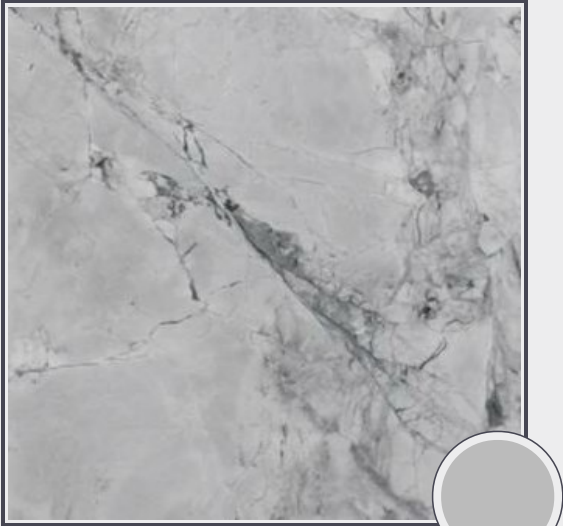

**Super White Premium
(Quartzite)**

GS400-P9930

Quartzite Slab Polished 3cm

Needs to be sealed periodically. Cleaning with a natural stone cleaner (neutral PH) or mild soap detergent only. Do not use anything acidic as it will damage the sealers.

Origin Brazil

Color gray

Price \$109.80/SF*

Subclass
Quartzite

* Material price does not include labor/installation

Color Range:

Color Enhancing 	Translucent 
Kitchen Countertops 	Floors 
Bathroom Showers 	Bathroom Tubs 
Bathroom Counters 	Fireplace 
Exterior 	Furniture Top 