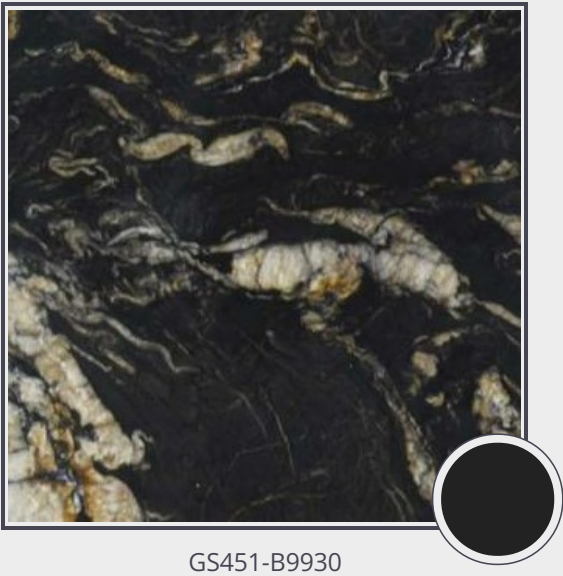

Titanium Black

GS451-B9930

Granite Slab Brushed 3cm

Needs to be sealed periodically. Cleaning with a natural stone cleaner (neutral PH) or mild soap detergent only. Do not use anything acidic as it will damage the sealers.

Origin Brazil

Color gray

Price \$69.15/SF*

Subclass Granite

* Material price does not include labor/installation

Color Range:

Color Enhancing	Translucent
<input checked="" type="checkbox"/>	<input checked="" type="checkbox"/>
Kitchen Countertops	Floors
<input checked="" type="checkbox"/>	<input checked="" type="checkbox"/>
Bathroom Showers	Bathroom Tubs
<input checked="" type="checkbox"/>	<input checked="" type="checkbox"/>
Bathroom Counters	Fireplace
<input checked="" type="checkbox"/>	<input checked="" type="checkbox"/>
Exterior	Furniture Top
<input checked="" type="checkbox"/>	<input checked="" type="checkbox"/>