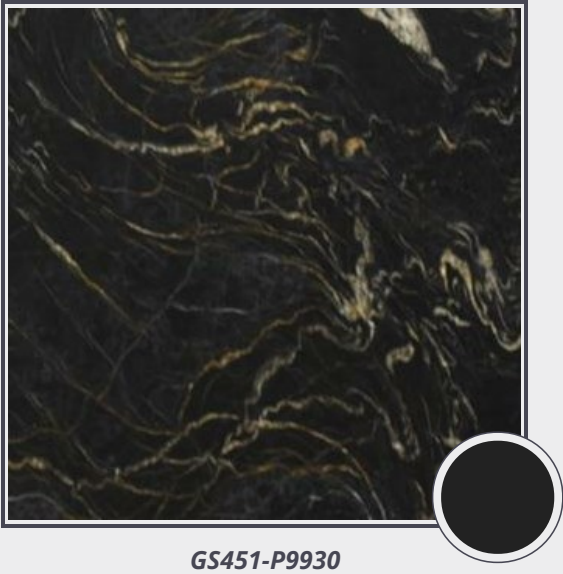

**Titanium Black**

GS451-P9930

**Granite Slab Polished 3cm**

*Needs to be sealed periodically. Cleaning with a natural stone cleaner (neutral PH) or mild soap detergent only. Do not use anything acidic as it will damage the sealers.*

**Origin** Brazil

**Color** gray

**Price** \$67.25/SF\*

**Subclass** Granite

\* Material price does not include labor/installation

Color Range:

<b>Color Enhancing</b> 	<b>Translucent</b> 
<b>Kitchen Countertops</b> 	<b>Floors</b> 
<b>Bathroom Showers</b> 	<b>Bathroom Tubs</b> 
<b>Bathroom Counters</b> 	<b>Fireplace</b> 
<b>Exterior</b> 	<b>Furniture Top</b> 