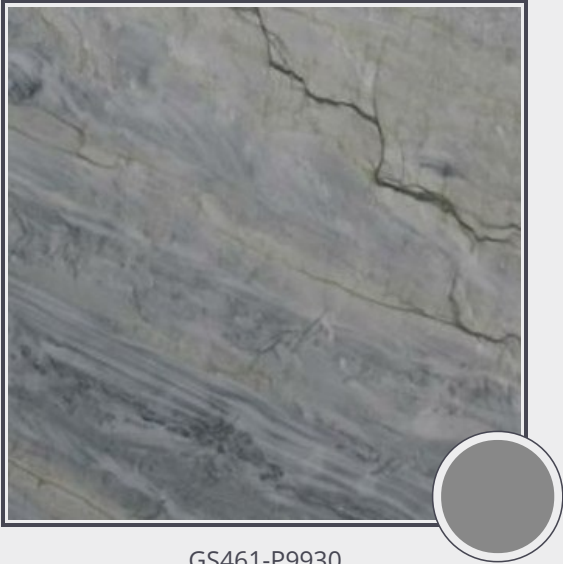

**Ocean Blue (Elegant Grey)  
Quartzite**

GS461-P9930

**Granite Slab Polished 3cm**

Needs to be sealed periodically. Cleaning with a natural stone cleaner (neutral PH) or mild soap detergent only. Do not use anything acidic as it will damage the sealers.

Origin Brazil

Color gray

Price \$63.40/SF\*

Subclass Granite

\* Material price does not include labor/installation

Color Range:

|                                     |                                     |
|-------------------------------------|-------------------------------------|
| Color Enhancing                     | Translucent                         |
| <input checked="" type="checkbox"/> | <input checked="" type="checkbox"/> |
| Kitchen Countertops                 | Floors                              |
| <input checked="" type="checkbox"/> | <input checked="" type="checkbox"/> |
| Bathroom Showers                    | Bathroom Tubs                       |
| <input checked="" type="checkbox"/> | <input checked="" type="checkbox"/> |
| Bathroom Counters                   | Fireplace                           |
| <input checked="" type="checkbox"/> | <input checked="" type="checkbox"/> |
| Exterior                            | Furniture Top                       |
| <input checked="" type="checkbox"/> | <input checked="" type="checkbox"/> |