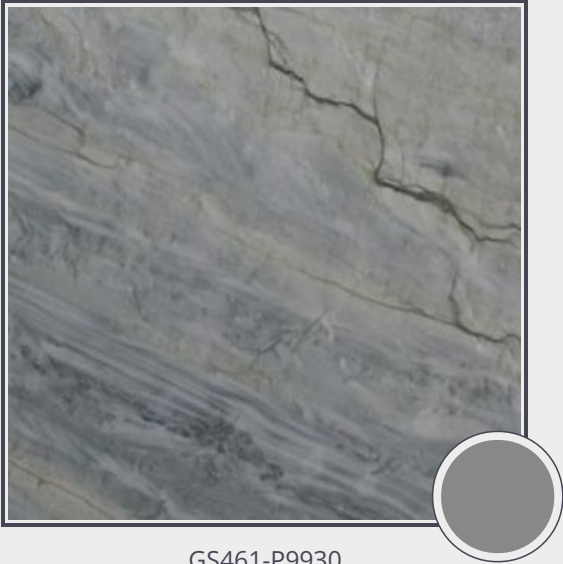

Ocean Blue (Elegant Grey)
Quartzite

GS461-P9930

Granite Slab Polished 3cm

Needs to be sealed periodically. Cleaning with a natural stone cleaner (neutral PH) or mild soap detergent only. Do not use anything acidic as it will damage the sealers.

Origin Brazil

Color gray

Price \$72.30/SF*

Subclass Granite

* Material price does not include labor/installation

Color Range:

Color Enhancing	Translucent
<input checked="" type="checkbox"/>	<input checked="" type="checkbox"/>
Kitchen Countertops	Floors
<input checked="" type="checkbox"/>	<input checked="" type="checkbox"/>
Bathroom Showers	Bathroom Tubs
<input checked="" type="checkbox"/>	<input checked="" type="checkbox"/>
Bathroom Counters	Fireplace
<input checked="" type="checkbox"/>	<input checked="" type="checkbox"/>
Exterior	Furniture Top
<input checked="" type="checkbox"/>	<input checked="" type="checkbox"/>