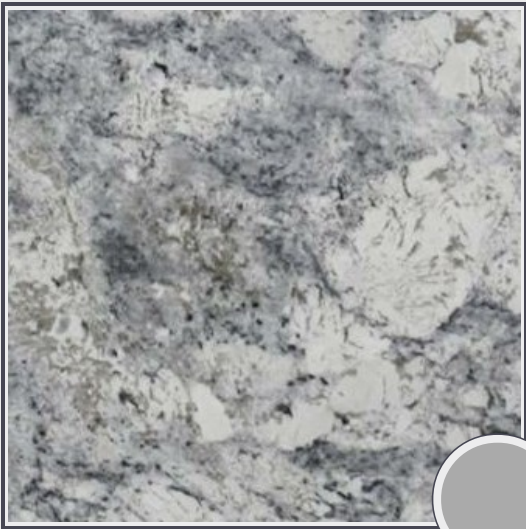

**White Ice**

GS469-B9930

**Granite Slab Brushed 3cm**

Needs to be sealed periodically. Cleaning with a natural stone cleaner (neutral PH) or mild soap detergent only. Do not use anything acidic as it will damage the sealers.

Origin Brazil

Color gray

Price \$38.00/SF\*

Subclass Granite

\* Material price does not include labor/installation

Color Range:

Color Enhancing	Translucent
<input checked="" type="checkbox"/>	<input checked="" type="checkbox"/>
Kitchen Countertops	Floors
<input checked="" type="checkbox"/>	<input checked="" type="checkbox"/>
Bathroom Showers	Bathroom Tubs
<input checked="" type="checkbox"/>	<input checked="" type="checkbox"/>
Bathroom Counters	Fireplace
<input checked="" type="checkbox"/>	<input checked="" type="checkbox"/>
Exterior	Furniture Top
<input checked="" type="checkbox"/>	<input checked="" type="checkbox"/>