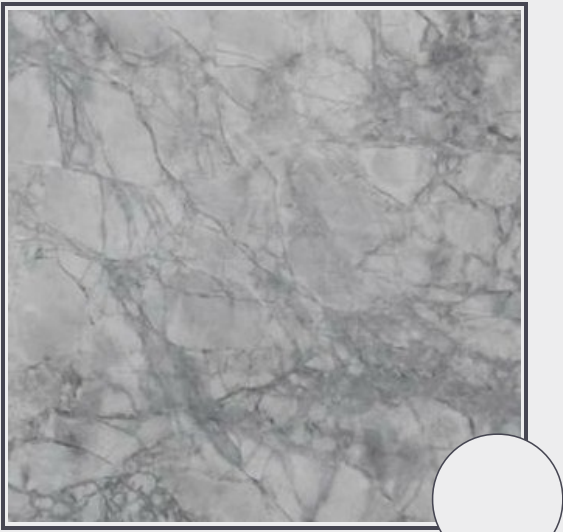

Super White (Quartzite)

GS514-B9930

Quartzite Slab Brushed 3cm

Needs to be sealed periodically. Cleaning with a natural stone cleaner (neutral PH) or mild soap detergent only. Do not use anything acidic as it will damage the sealers.

Origin Brazil

Color

Price \$68.60/SF*

Subclass
Quartzite

* Material price does not include labor/installation

Color Range:

Color Enhancing 	Translucent 
Kitchen Countertops 	Floors 
Bathroom Showers 	Bathroom Tubs 
Bathroom Counters 	Fireplace 
Exterior 	Furniture Top 