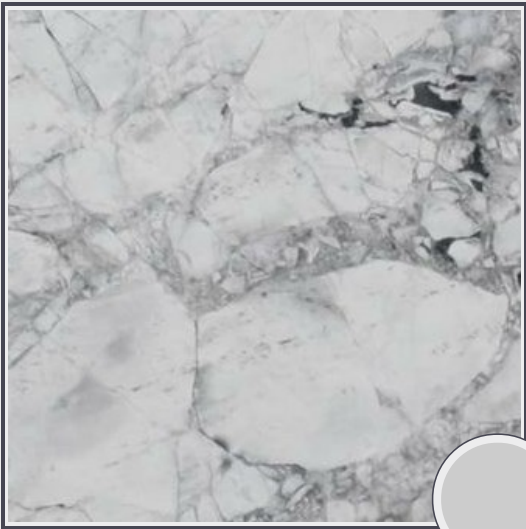

**Super White (Quartzite)**

**GS514-P9930**

**Quartzite Slab Polished 3cm**

*Needs to be sealed periodically. Cleaning with a natural stone cleaner (neutral PH) or mild soap detergent only. Do not use anything acidic as it will damage the sealers.*

**Origin** Brazil

**Color** gray

**Price** \$67.15/SF\*

**Subclass** Quartzite

\* Material price does not include labor/installation

**Color Range:**

<b>Color Enhancing</b> <input type="checkbox"/>	<b>Translucent</b> <input type="checkbox"/>
<b>Kitchen Countertops</b> <input checked="" type="checkbox"/>	<b>Floors</b> <input checked="" type="checkbox"/>
<b>Bathroom Showers</b> <input checked="" type="checkbox"/>	<b>Bathroom Tubs</b> <input checked="" type="checkbox"/>
<b>Bathroom Counters</b> <input checked="" type="checkbox"/>	<b>Fireplace</b> <input checked="" type="checkbox"/>
<b>Exterior</b> <input type="checkbox"/>	<b>Furniture Top</b> <input checked="" type="checkbox"/>