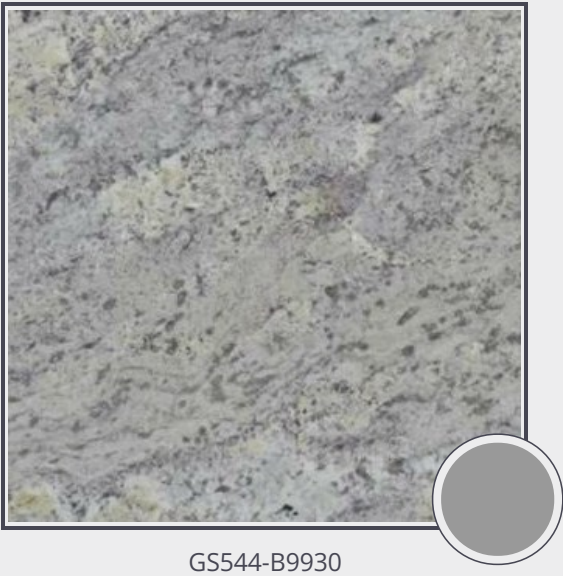

White Spring

GS544-B9930

Granite Slab Brushed 3cm

Needs to be sealed periodically. Cleaning with a natural stone cleaner (neutral PH) or mild soap detergent only. Do not use anything acidic as it will damage the sealers.

Origin Brazil

Color gray

Price \$28.80/SF*

Subclass Granite

* Material price does not include labor/installation

Color Range:

Color Enhancing	Translucent
<input checked="" type="checkbox"/>	<input checked="" type="checkbox"/>
Kitchen Countertops	Floors
<input checked="" type="checkbox"/>	<input checked="" type="checkbox"/>
Bathroom Showers	Bathroom Tubs
<input checked="" type="checkbox"/>	<input checked="" type="checkbox"/>
Bathroom Counters	Fireplace
<input checked="" type="checkbox"/>	<input checked="" type="checkbox"/>
Exterior	Furniture Top
<input checked="" type="checkbox"/>	<input checked="" type="checkbox"/>