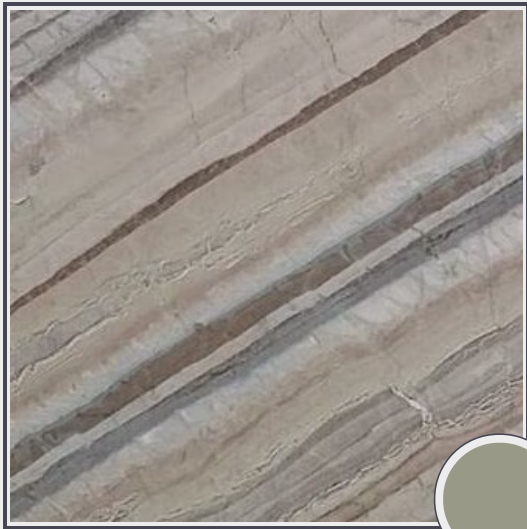

Corteccia Quartzite

GS548-P9920

Quartzite Slab Polished 2cm

Needs to be sealed periodically. Cleaning with a natural stone cleaner (neutral PH) or mild soap detergent only. Do not use anything acidic as it will damage the sealers.

Origin Brazil

Color gray

Price \$72.30/SF*

Subclass Quartzite

* Material price does not include labor/installation

Color Range:

| | |
|-------------------------------------|-------------------------------------|
| Color Enhancing | Translucent |
| <input checked="" type="checkbox"/> | <input checked="" type="checkbox"/> |
| Kitchen Countertops | Floors |
| <input checked="" type="checkbox"/> | <input checked="" type="checkbox"/> |
| Bathroom Showers | Bathroom Tubs |
| <input checked="" type="checkbox"/> | <input checked="" type="checkbox"/> |
| Bathroom Counters | Fireplace |
| <input checked="" type="checkbox"/> | <input checked="" type="checkbox"/> |
| Exterior | Furniture Top |
| <input checked="" type="checkbox"/> | <input checked="" type="checkbox"/> |