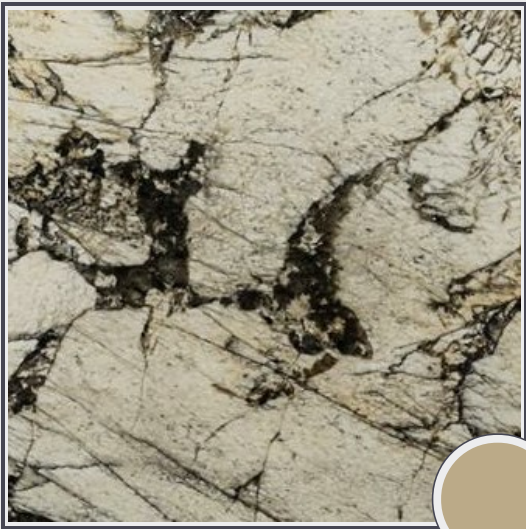

Alpine

GS555-P9930

Granite Slab Polished 3cm

Needs to be sealed periodically. Cleaning with a natural stone cleaner (neutral PH) or mild soap detergent only. Do not use anything acidic as it will damage the sealers.

Origin Brazil

Color brown

Price \$67.40/SF\*

Subclass Granite

\* Material price does not include labor/installation

Color Range:

Color Enhancing	Translucent
<input checked="" type="checkbox"/>	<input checked="" type="checkbox"/>
Kitchen Countertops	Floors
<input checked="" type="checkbox"/>	<input checked="" type="checkbox"/>
Bathroom Showers	Bathroom Tubs
<input checked="" type="checkbox"/>	<input checked="" type="checkbox"/>
Bathroom Counters	Fireplace
<input checked="" type="checkbox"/>	<input checked="" type="checkbox"/>
Exterior	Furniture Top
<input checked="" type="checkbox"/>	<input checked="" type="checkbox"/>