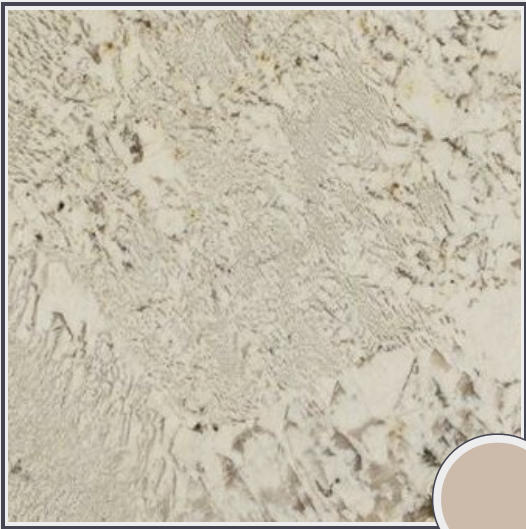

Alpine

GS555-P9930

Granite Slab Polished 3cm

Needs to be sealed periodically. Cleaning with a natural stone cleaner (neutral PH) or mild soap detergent only. Do not use anything acidic as it will damage the sealers.

Origin Brazil

Color brown

Price \$67.40/SF*

Subclass Granite

* Material price does not include labor/installation

Color Range:

Color Enhancing	Translucent
<input checked="" type="checkbox"/>	<input checked="" type="checkbox"/>
Kitchen Countertops	Floors
<input checked="" type="checkbox"/>	<input checked="" type="checkbox"/>
Bathroom Showers	Bathroom Tubs
<input checked="" type="checkbox"/>	<input checked="" type="checkbox"/>
Bathroom Counters	Fireplace
<input checked="" type="checkbox"/>	<input checked="" type="checkbox"/>
Exterior	Furniture Top
<input checked="" type="checkbox"/>	<input checked="" type="checkbox"/>