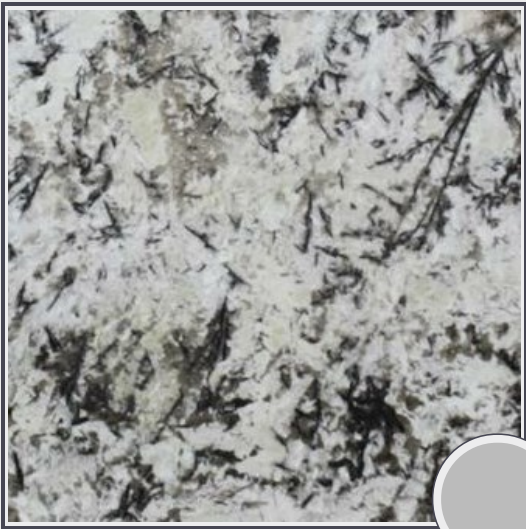

Extreme White

GS583-P9930

Granite Slab Polished 3cm

Needs to be sealed periodically. Cleaning with a natural stone cleaner (neutral PH) or mild soap detergent only. Do not use anything acidic as it will damage the sealers.

Origin Brazil

Color gray

Price \$29.00/SF*

Subclass Granite

* Material price does not include labor/installation

Color Range:

Color Enhancing ✗	Translucent ✗
Kitchen Countertops ✓	Floors ✓
Bathroom Showers ✓	Bathroom Tubs ✓
Bathroom Counters ✓	Fireplace ✓
Exterior ✓	Furniture Top ✓