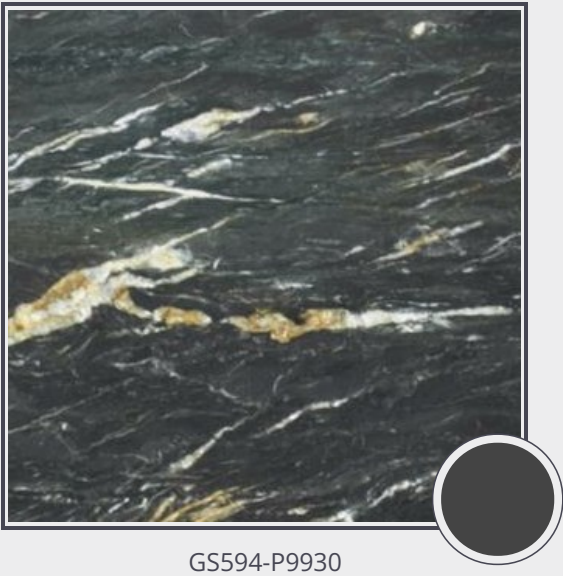

Belvedere (Quartzite)

GS594-P9930

Quartzite Slab Polished 3cm

Needs to be sealed periodically. Cleaning with a natural stone cleaner (neutral PH) or mild soap detergent only. Do not use anything acidic as it will damage the sealers.

Origin Africa

Color gray

Price \$62.60/SF*

Subclass Quartzite

* Material price does not include labor/installation

Color Range:

Color Enhancing	Translucent
<input type="checkbox"/>	<input type="checkbox"/>
Kitchen Countertops	Floors
<input checked="" type="checkbox"/>	<input checked="" type="checkbox"/>
Bathroom Showers	Bathroom Tubs
<input checked="" type="checkbox"/>	<input checked="" type="checkbox"/>
Bathroom Counters	Fireplace
<input checked="" type="checkbox"/>	<input checked="" type="checkbox"/>
Exterior	Furniture Top
<input type="checkbox"/>	<input checked="" type="checkbox"/>