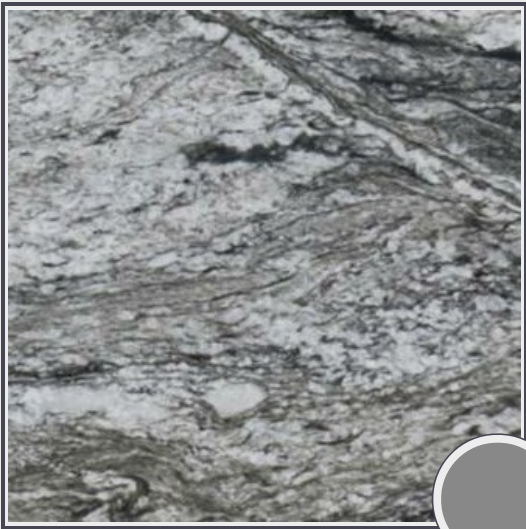

**Blue Dunes**

GS604-P9930

**Granite Slab Polished 3cm**

*Needs to be sealed periodically. Cleaning with a natural stone cleaner (neutral PH) or mild soap detergent only. Do not use anything acidic as it will damage the sealers.*

**Origin** India

**Color** gray

**Price** \$30.70/SF\*

**Subclass** Granite

\* Material price does not include labor/installation

Color Range:

<b>Color Enhancing</b> <input type="checkbox"/>	<b>Translucent</b> <input type="checkbox"/>
<b>Kitchen Countertops</b> <input checked="" type="checkbox"/>	<b>Floors</b> <input checked="" type="checkbox"/>
<b>Bathroom Showers</b> <input checked="" type="checkbox"/>	<b>Bathroom Tubs</b> <input checked="" type="checkbox"/>
<b>Bathroom Counters</b> <input checked="" type="checkbox"/>	<b>Fireplace</b> <input checked="" type="checkbox"/>
<b>Exterior</b> <input checked="" type="checkbox"/>	<b>Furniture Top</b> <input checked="" type="checkbox"/>