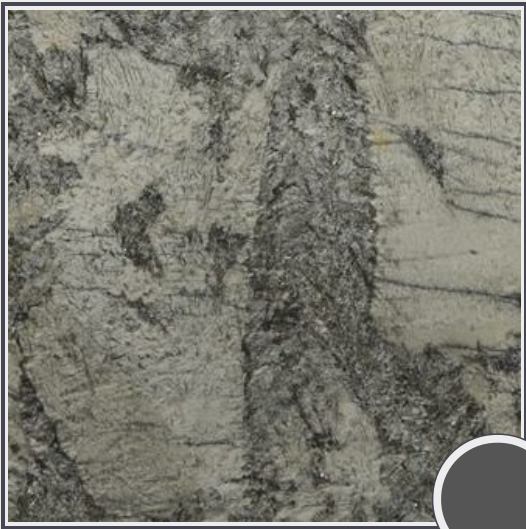

Magnific Dark

GS617-P9930

Granite Slab Polished 3cm

Needs to be sealed periodically. Cleaning with a natural stone cleaner (neutral PH) or mild soap detergent only. Do not use anything acidic as it will damage the sealers.

Origin Brazil

Color gray

Price \$35.40/SF*

Subclass Granite

* Material price does not include labor/installation

Color Range:

Color Enhancing	Translucent
<input checked="" type="checkbox"/>	<input checked="" type="checkbox"/>
Kitchen Countertops	Floors
<input checked="" type="checkbox"/>	<input checked="" type="checkbox"/>
Bathroom Showers	Bathroom Tubs
<input checked="" type="checkbox"/>	<input checked="" type="checkbox"/>
Bathroom Counters	Fireplace
<input checked="" type="checkbox"/>	<input checked="" type="checkbox"/>
Exterior	Furniture Top
<input checked="" type="checkbox"/>	<input checked="" type="checkbox"/>