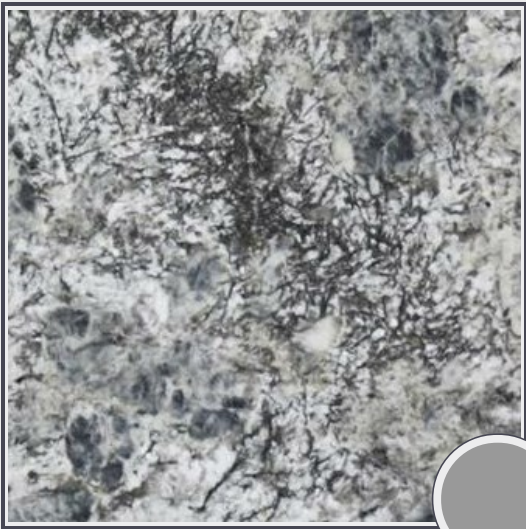

Azul Flowers

GS625-P9930

Granite Slab Polished 3cm

Needs to be sealed periodically. Cleaning with a natural stone cleaner (neutral PH) or mild soap detergent only. Do not use anything acidic as it will damage the sealers.

Origin India

Color gray

Price \$35.70/SF*

Subclass Granite

* Material price does not include labor/installation

Color Range:

| | |
|-------------------------------------|-------------------------------------|
| Color Enhancing | Translucent |
| <input checked="" type="checkbox"/> | <input checked="" type="checkbox"/> |
| Kitchen Countertops | Floors |
| <input checked="" type="checkbox"/> | <input checked="" type="checkbox"/> |
| Bathroom Showers | Bathroom Tubs |
| <input checked="" type="checkbox"/> | <input checked="" type="checkbox"/> |
| Bathroom Counters | Fireplace |
| <input checked="" type="checkbox"/> | <input checked="" type="checkbox"/> |
| Exterior | Furniture Top |
| <input checked="" type="checkbox"/> | <input checked="" type="checkbox"/> |