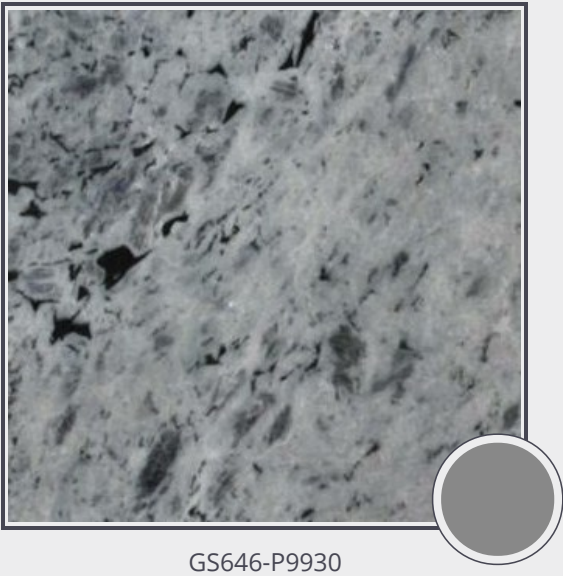

White Labradorite

GS646-P9930

Granite Slab Polished 3cm

Needs to be sealed periodically. Cleaning with a natural stone cleaner (neutral PH) or mild soap detergent only. Do not use anything acidic as it will damage the sealers.

Origin
Madagascar

Color gray

Price
\$160.00/SF*

Subclass Granite

* Material price does not include labor/installation

Color Range:

Color Enhancing	Translucent
<input checked="" type="checkbox"/>	<input checked="" type="checkbox"/>
Kitchen Countertops	Floors
<input checked="" type="checkbox"/>	<input checked="" type="checkbox"/>
Bathroom Showers	Bathroom Tubs
<input checked="" type="checkbox"/>	<input checked="" type="checkbox"/>
Bathroom Counters	Fireplace
<input checked="" type="checkbox"/>	<input checked="" type="checkbox"/>
Exterior	Furniture Top
<input checked="" type="checkbox"/>	<input checked="" type="checkbox"/>