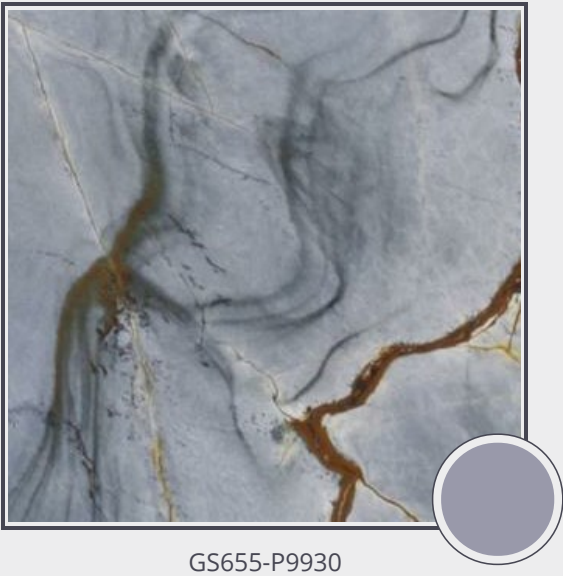

Blue Roma

GS655-P9930

Quartzite Slab Polished 3cm

Needs to be sealed periodically. Cleaning with a natural stone cleaner (neutral PH) or mild soap detergent only. Do not use anything acidic as it will damage the sealers.

Origin Brazil

Color blue

Price
\$111.20/SF*

Subclass
Quartzite

* Material price does not include labor/installation

Color Range:

| | |
|-------------------------------------|-------------------------------------|
| Color Enhancing | Translucent |
| <input checked="" type="checkbox"/> | <input checked="" type="checkbox"/> |
| Kitchen Countertops | Floors |
| <input checked="" type="checkbox"/> | <input checked="" type="checkbox"/> |
| Bathroom Showers | Bathroom Tubs |
| <input checked="" type="checkbox"/> | <input checked="" type="checkbox"/> |
| Bathroom Counters | Fireplace |
| <input checked="" type="checkbox"/> | <input checked="" type="checkbox"/> |
| Exterior | Furniture Top |
| <input checked="" type="checkbox"/> | <input checked="" type="checkbox"/> |