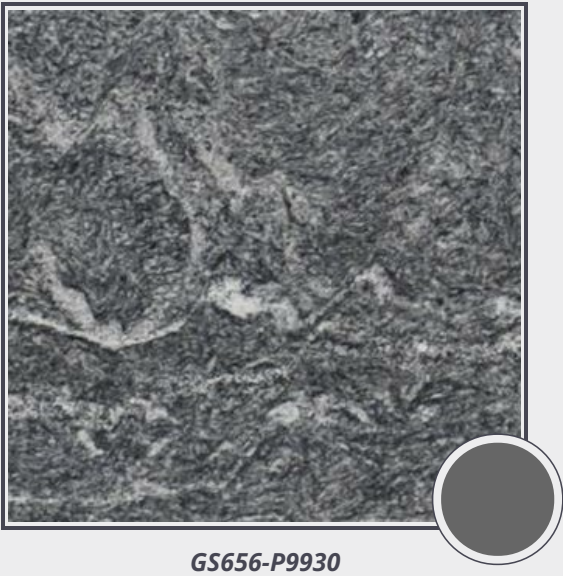

Silver Grey Light

GS656-P9930

Granite Slab Polished 3cm

Needs to be sealed periodically. Cleaning with a natural stone cleaner (neutral PH) or mild soap detergent only. Do not use anything acidic as it will damage the sealers.

Origin Brazil

Color gray

Price \$26.30/SF*

Subclass Granite

* Material price does not include labor/installation

Color Range:

Color Enhancing <input type="checkbox"/>	Translucent <input type="checkbox"/>
Kitchen Countertops <input checked="" type="checkbox"/>	Floors <input checked="" type="checkbox"/>
Bathroom Showers <input checked="" type="checkbox"/>	Bathroom Tubs <input checked="" type="checkbox"/>
Bathroom Counters <input checked="" type="checkbox"/>	Fireplace <input checked="" type="checkbox"/>
Exterior <input checked="" type="checkbox"/>	Furniture Top <input checked="" type="checkbox"/>