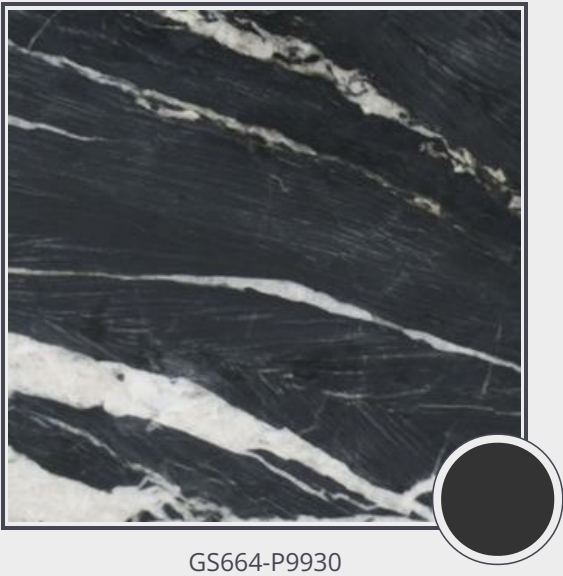

Brindle Crystal Quartzite

GS664-P9930

Quartzite Slab Polished 3cm

Needs to be sealed periodically. Cleaning with a natural stone cleaner (neutral PH) or mild soap detergent only. Do not use anything acidic as it will damage the sealers.

Origin Brazil

Color gray

Price \$112.30/SF\*

Subclass Quartzite

\* Material price does not include labor/installation

Color Range:

Color Enhancing	Translucent
<input checked="" type="checkbox"/>	<input checked="" type="checkbox"/>
Kitchen Countertops	Floors
<input checked="" type="checkbox"/>	<input checked="" type="checkbox"/>
Bathroom Showers	Bathroom Tubs
<input checked="" type="checkbox"/>	<input checked="" type="checkbox"/>
Bathroom Counters	Fireplace
<input checked="" type="checkbox"/>	<input checked="" type="checkbox"/>
Exterior	Furniture Top
<input checked="" type="checkbox"/>	<input checked="" type="checkbox"/>