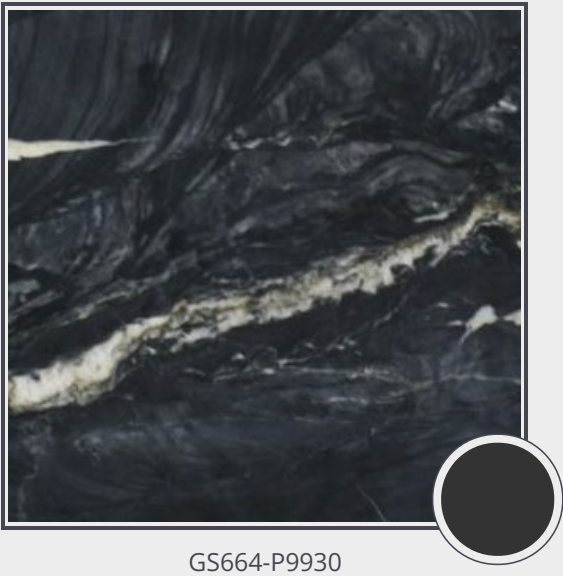

Brindle Crystal Quartzite

GS664-P9930

Quartzite Slab Polished 3cm

Needs to be sealed periodically. Cleaning with a natural stone cleaner (neutral PH) or mild soap detergent only. Do not use anything acidic as it will damage the sealers.

Origin Brazil

Color gray

Price \$112.30/SF*

Subclass Quartzite

* Material price does not include labor/installation

Color Range:

Color Enhancing	Translucent
<input checked="" type="checkbox"/>	<input checked="" type="checkbox"/>
Kitchen Countertops	Floors
<input checked="" type="checkbox"/>	<input checked="" type="checkbox"/>
Bathroom Showers	Bathroom Tubs
<input checked="" type="checkbox"/>	<input checked="" type="checkbox"/>
Bathroom Counters	Fireplace
<input checked="" type="checkbox"/>	<input checked="" type="checkbox"/>
Exterior	Furniture Top
<input checked="" type="checkbox"/>	<input checked="" type="checkbox"/>