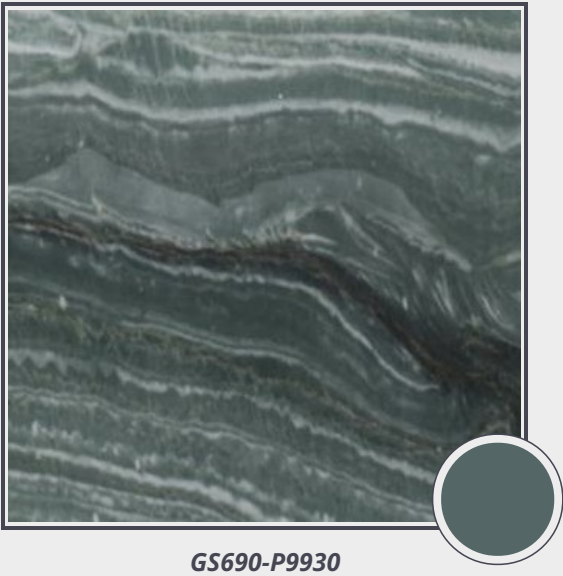

Green Maestro Quartzite

GS690-P9930

Quartzite Slab Polished 3cm

Needs to be sealed periodically. Cleaning with a natural stone cleaner (neutral PH) or mild soap detergent only. Do not use anything acidic as it will damage the sealers.

Origin Brazil

Color green

Price $90.00/SF*

Subclass Quartzite

* Material price does not include labor/installation

Color Range:

Color Enhancing 	Translucent
Kitchen Countertops 	Floors
Bathroom Showers 	Bathroom Tubs
Bathroom Counters 	Fireplace
Exterior 	Furniture Top

Color Range

Movement Index

Abrasion Resistance

Stain Resistance

Etching Resistance

Heat Resistance

UV Resistance

Low

Medium

High