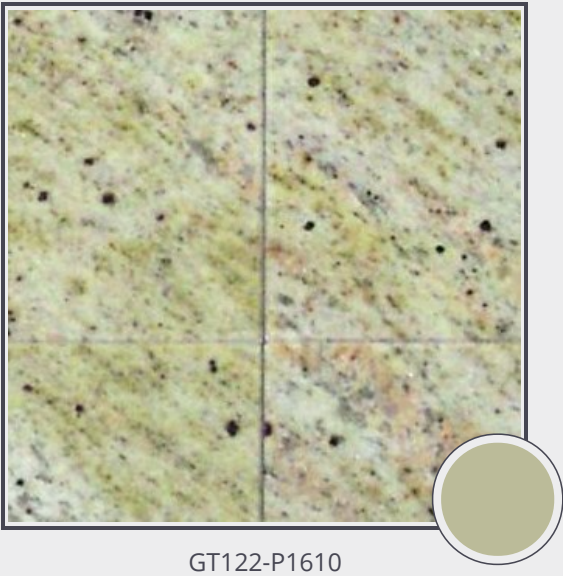

**Madurai Gold**

GT122-P1610

**Granite Tile Polished 16"x16" x 3/8"**

Needs to be sealed periodically. Cleaning with a natural stone cleaner (neutral PH) or mild soap detergent only. Do not use anything acidic as it will damage the sealers.

Origin India

Color yellow

Price \$17.00/SF\*

Subclass Granite

\* Material price does not include labor/installation

Color Range:

Color Enhancing	Translucent
<input checked="" type="checkbox"/>	<input checked="" type="checkbox"/>
Kitchen Countertops	Floors
<input checked="" type="checkbox"/>	<input checked="" type="checkbox"/>
Bathroom Showers	Bathroom Tubs
<input checked="" type="checkbox"/>	<input checked="" type="checkbox"/>
Bathroom Counters	Fireplace
<input checked="" type="checkbox"/>	<input checked="" type="checkbox"/>
Exterior	Furniture Top
<input checked="" type="checkbox"/>	<input checked="" type="checkbox"/>