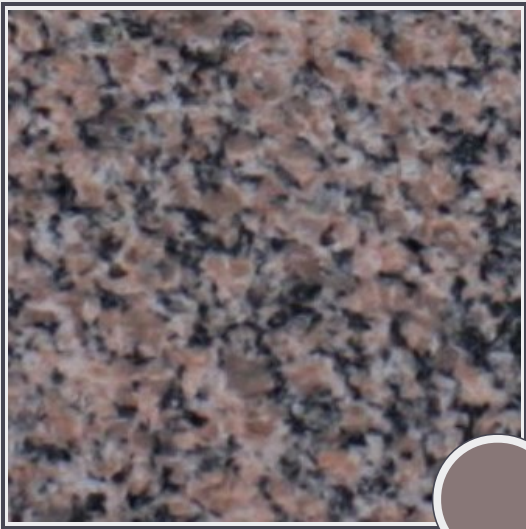

Atlantic Pink

GT168-P2424

Granite polished 24"x 24" x 1/2" tiles

Needs to be sealed periodically. Cleaning with a natural stone cleaner (neutral PH) or mild soap detergent only. Do not use anything acidic as it will damage the sealers.

Origin Canada

Color red

Price \$25.22/SF*

Subclass Granite

* Material price does not include labor/installation

Color Range:

Color Enhancing	Translucent
<input checked="" type="checkbox"/>	<input checked="" type="checkbox"/>
Kitchen Countertops	Floors
<input checked="" type="checkbox"/>	<input checked="" type="checkbox"/>
Bathroom Showers	Bathroom Tubs
<input checked="" type="checkbox"/>	<input checked="" type="checkbox"/>
Bathroom Counters	Fireplace
<input checked="" type="checkbox"/>	<input checked="" type="checkbox"/>
Exterior	Furniture Top
<input checked="" type="checkbox"/>	<input checked="" type="checkbox"/>