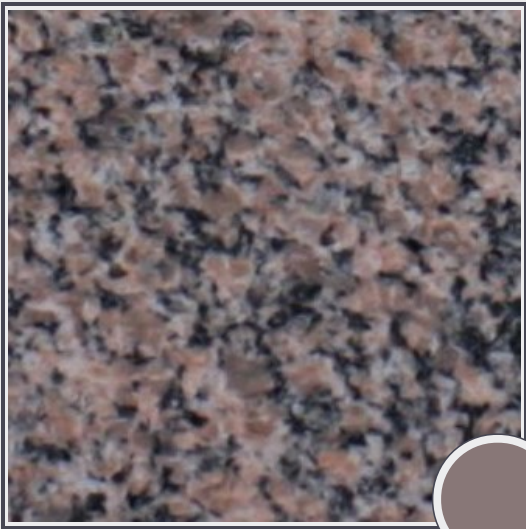

Atlantic Pink

GT168-P2424

Granite polished 24"x 24" x 1/2" tiles

Needs to be sealed periodically. Cleaning with a natural stone cleaner (neutral PH) or mild soap detergent only. Do not use anything acidic as it will damage the sealers.

Origin Canada

Color red

Price \$25.22/SF\*

Subclass Granite

\* Material price does not include labor/installation

Color Range:

Color Enhancing	Translucent
<input type="checkbox"/>	<input type="checkbox"/>
Kitchen Countertops	Floors
<input checked="" type="checkbox"/>	<input checked="" type="checkbox"/>
Bathroom Showers	Bathroom Tubs
<input checked="" type="checkbox"/>	<input checked="" type="checkbox"/>
Bathroom Counters	Fireplace
<input checked="" type="checkbox"/>	<input checked="" type="checkbox"/>
Exterior	Furniture Top
<input checked="" type="checkbox"/>	<input checked="" type="checkbox"/>