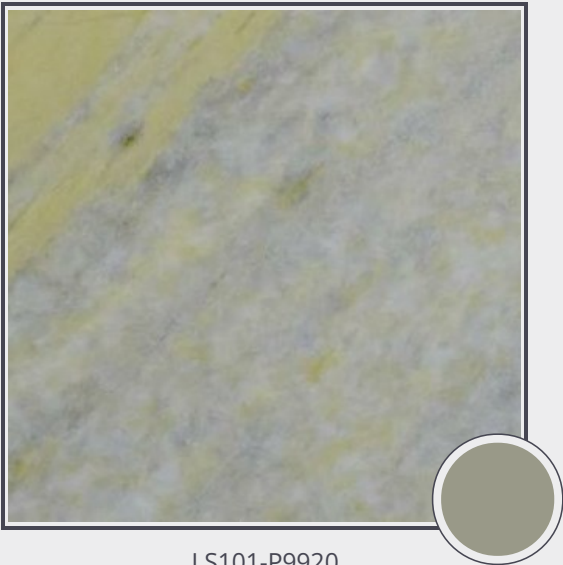

**Yellow Crystalline Onyx**

LS101-P9920

**Crystalline Slab Polished 2cm**

No sealing required. Use cutting boards to cut and trivets for heat. Clean with soap and water or a natural stone cleaner.

Origin Brazil

Color yellow

Price \$60.39/SF\*

Subclass Crystalline

\* Material price does not include labor/installation

Color Range:

Color Enhancing <input checked="" type="checkbox"/>	Translucent <input checked="" type="checkbox"/>
Kitchen Countertops <input checked="" type="checkbox"/>	Floors <input type="checkbox"/>
Bathroom Showers <input checked="" type="checkbox"/>	Bathroom Tubs <input checked="" type="checkbox"/>
Bathroom Counters <input checked="" type="checkbox"/>	Fireplace <input checked="" type="checkbox"/>
Exterior <input type="checkbox"/>	Furniture Top <input checked="" type="checkbox"/>