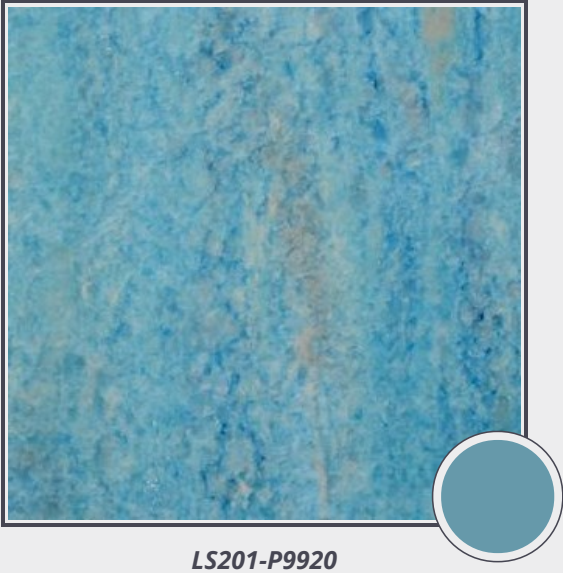

**Aquamarine Gems
Crystalline**

LS201-P9920

Crystalline Slab Polished 2cm

No sealing required. Use cutting boards to cut and trivets for heat. Clean with soap and water or a natural stone cleaner.

Origin Brazil

Color blue

Price \$118.42/SF*

Subclass
Crystalline

* Material price does not include labor/installation

Color Range:

Color Enhancing ✓	Translucent ✓
Kitchen Countertops ✓	Floors ✗
Bathroom Showers ✓	Bathroom Tubs ✓
Bathroom Counters ✓	Fireplace ✓
Exterior ✗	Furniture Top ✓