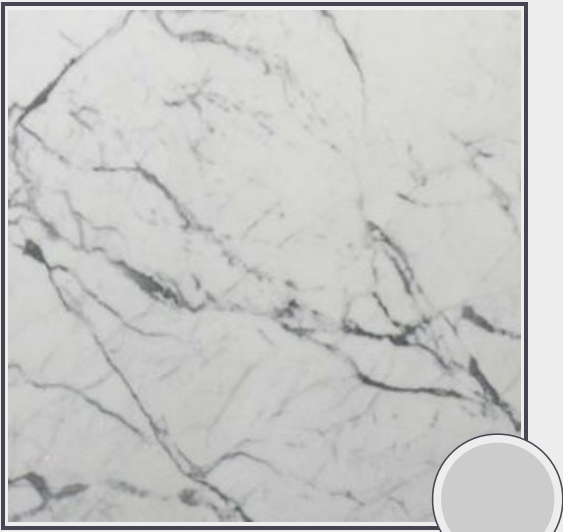

**Bianco Statuario**

MS002-P9920

**Marble Slab Polished 2cm**

Needs to be sealed regularly. Clean with non abrasive cloth or sponge with mild soap and warm water. A natural stone cleaner with protectant is recommended. Do not cut directly on the countertops and use trivets for hot pans.

Origin Italy

Color gray

Price \$531.30/SF\*

Subclass Marble

\* Material price does not include labor/installation

Color Range:

Color Enhancing	Translucent
<input checked="" type="checkbox"/>	<input checked="" type="checkbox"/>
Kitchen Countertops	Floors
<input checked="" type="checkbox"/>	<input checked="" type="checkbox"/>
Bathroom Showers	Bathroom Tubs
<input checked="" type="checkbox"/>	<input checked="" type="checkbox"/>
Bathroom Counters	Fireplace
<input checked="" type="checkbox"/>	<input checked="" type="checkbox"/>
Exterior	Furniture Top
<input checked="" type="checkbox"/>	<input checked="" type="checkbox"/>