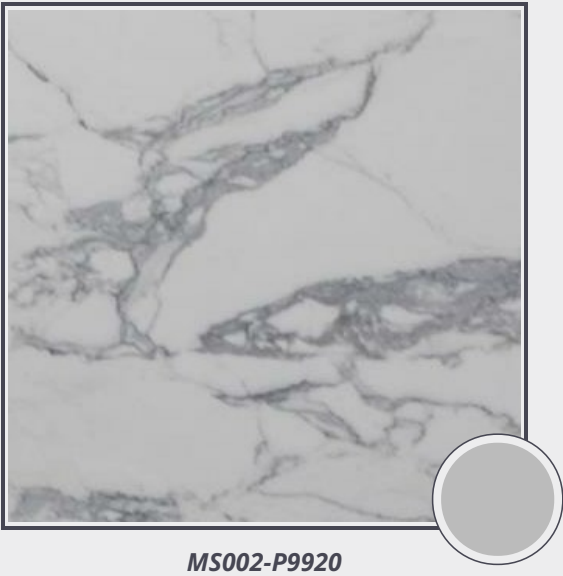

Bianco Statuario

MS002-P9920

Marble Slab Polished 2cm

Needs to be sealed regularly. Clean with non abrasive cloth or sponge with mild soap and warm water. A natural stone cleaner with protectant is recommended. Do not cut directly on the countertops and use trivets for hot pans.

Origin Italy

Color gray

Price $531.30/SF*

Subclass Marble

* Material price does not include labor/installation

Color Range:

Color Enhancing 	Translucent
Kitchen Countertops 	Floors
Bathroom Showers 	Bathroom Tubs
Bathroom Counters 	Fireplace
Exterior 	Furniture Top

Color Range

Movement Index

Abrasion Resistance

Stain Resistance

Etching Resistance

Heat Resistance

UV Resistance

Low

Medium

High