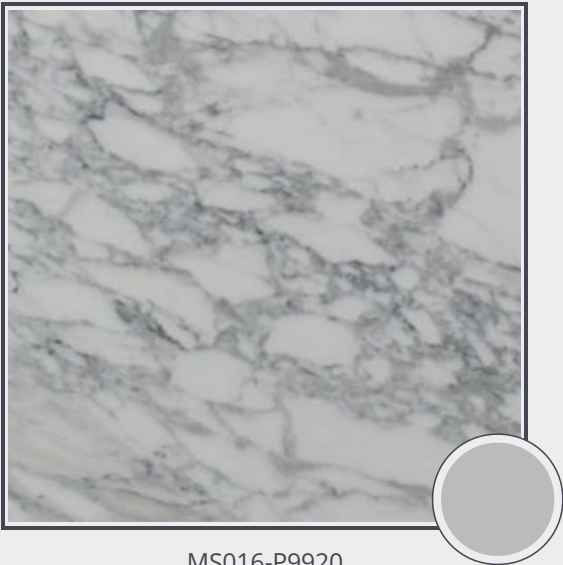

Calacatta

MS016-P9920

Marble Slab Polished 2cm

Needs to be sealed regularly. Clean with non abrasive cloth or sponge with mild soap and warm water. A natural stone cleaner with protectant is recommended. Do not cut directly on the countertops and use trivets for hot pans.

Origin Italy

Color gray

Price
\$124.70/SF*

Subclass Marble

* Material price does not include labor/installation

Color Range:

Color Enhancing	Translucent
<input checked="" type="checkbox"/>	<input checked="" type="checkbox"/>
Kitchen Countertops	Floors
<input checked="" type="checkbox"/>	<input checked="" type="checkbox"/>
Bathroom Showers	Bathroom Tubs
<input checked="" type="checkbox"/>	<input checked="" type="checkbox"/>
Bathroom Counters	Fireplace
<input checked="" type="checkbox"/>	<input checked="" type="checkbox"/>
Exterior	Furniture Top
<input checked="" type="checkbox"/>	<input checked="" type="checkbox"/>