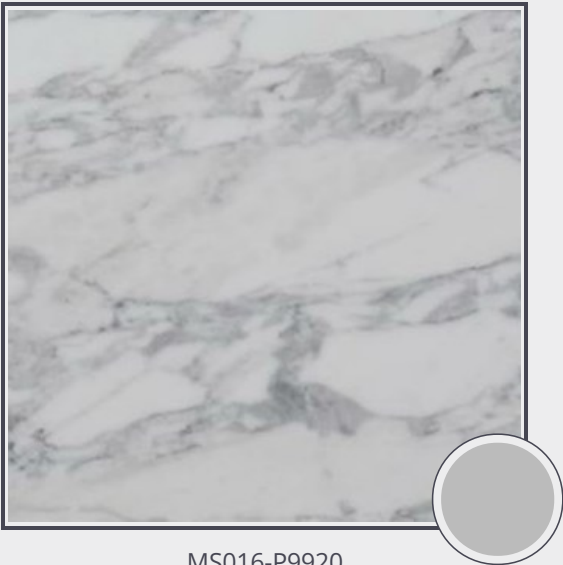

Calacatta

MS016-P9920

Marble Slab Polished 2cm

Needs to be sealed regularly. Clean with non abrasive cloth or sponge with mild soap and warm water. A natural stone cleaner with protectant is recommended. Do not cut directly on the countertops and use trivets for hot pans.

Origin Italy

Color gray

Price \$124.70/SF*

Subclass Marble

* Material price does not include labor/installation

Color Range:

| | |
|-------------------------------------|-------------------------------------|
| Color Enhancing | Translucent |
| <input type="checkbox"/> | <input type="checkbox"/> |
| Kitchen Countertops | Floors |
| <input checked="" type="checkbox"/> | <input checked="" type="checkbox"/> |
| Bathroom Showers | Bathroom Tubs |
| <input checked="" type="checkbox"/> | <input checked="" type="checkbox"/> |
| Bathroom Counters | Fireplace |
| <input checked="" type="checkbox"/> | <input checked="" type="checkbox"/> |
| Exterior | Furniture Top |
| <input type="checkbox"/> | <input checked="" type="checkbox"/> |