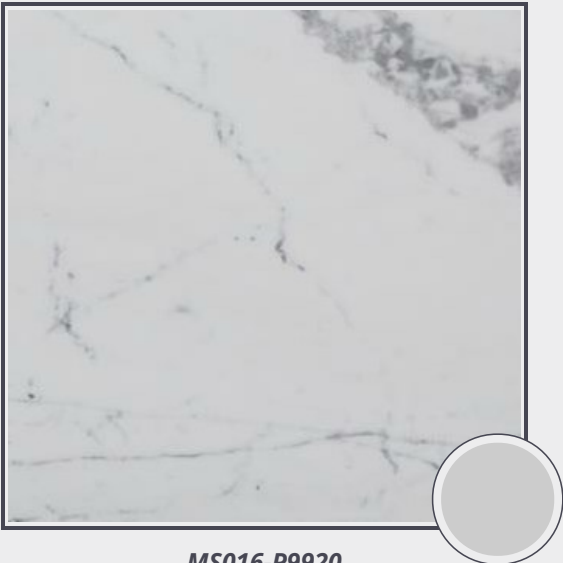

Calacatta

MS016-P9920

Marble Slab Polished 2cm

Needs to be sealed regularly. Clean with non abrasive cloth or sponge with mild soap and warm water. A natural stone cleaner with protectant is recommended. Do not cut directly on the countertops and use trivets for hot pans.

Origin Italy

Color gray

Price $124.70/SF*

Subclass Marble

* Material price does not include labor/installation

Color Range:

Color Enhancing 	Translucent
Kitchen Countertops 	Floors
Bathroom Showers 	Bathroom Tubs
Bathroom Counters 	Fireplace
Exterior 	Furniture Top

Color Range

Movement Index

Abrasion Resistance

Stain Resistance

Etching Resistance

Heat Resistance

UV Resistance

Low

Medium

High