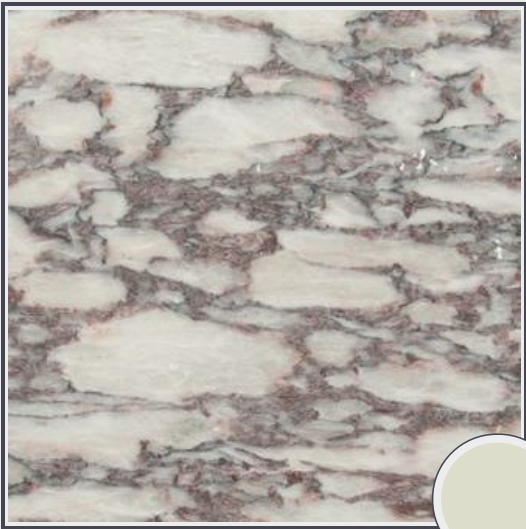

Bordeaux

MS046-P9920

Marble Slab Polished 2cm

Needs to be sealed regularly. Clean with non abrasive cloth or sponge with mild soap and warm water. A natural stone cleaner with protectant is recommended. Do not cut directly on the countertops and use trivets for hot pans.

Origin Turkey

Color red

Price \$22.00/SF*

Subclass Marble

* Material price does not include labor/installation

Color Range:

Color Enhancing	Translucent
<input type="checkbox"/>	<input type="checkbox"/>
Kitchen Countertops	Floors
<input checked="" type="checkbox"/>	<input checked="" type="checkbox"/>
Bathroom Showers	Bathroom Tubs
<input checked="" type="checkbox"/>	<input checked="" type="checkbox"/>
Bathroom Counters	Fireplace
<input checked="" type="checkbox"/>	<input checked="" type="checkbox"/>
Exterior	Furniture Top
<input type="checkbox"/>	<input checked="" type="checkbox"/>