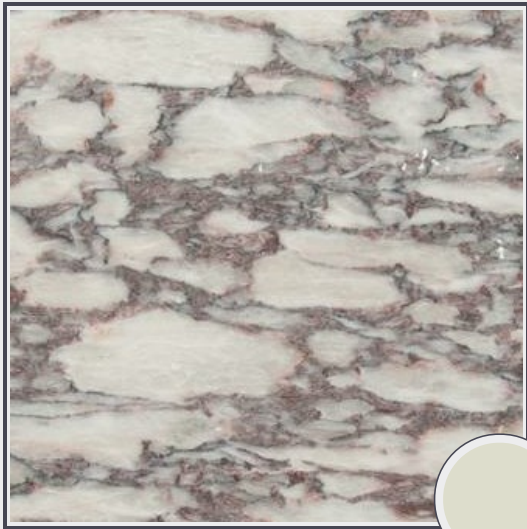

Bordeaux

MS046-P9920

Marble Slab Polished 2cm

Needs to be sealed regularly. Clean with non abrasive cloth or sponge with mild soap and warm water. A natural stone cleaner with protectant is recommended. Do not cut directly on the countertops and use trivets for hot pans.

Origin Turkey

Color red

Price \$22.00/SF*

Subclass Marble

* Material price does not include labor/installation

Color Range:

Color Enhancing	Translucent
<input type="checkbox"/>	<input type="checkbox"/>
Kitchen Countertops	Floors
<input checked="" type="checkbox"/>	<input checked="" type="checkbox"/>
Bathroom Showers	Bathroom Tubs
<input checked="" type="checkbox"/>	<input checked="" type="checkbox"/>
Bathroom Counters	Fireplace
<input checked="" type="checkbox"/>	<input checked="" type="checkbox"/>
Exterior	Furniture Top
<input type="checkbox"/>	<input checked="" type="checkbox"/>