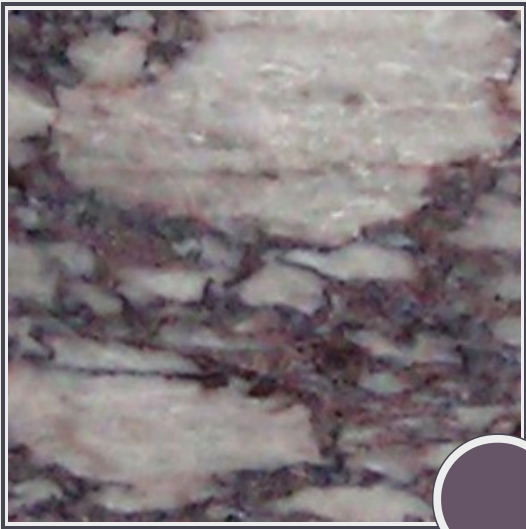

Bordeaux

MS046-P9920

Marble Slab Polished 2cm

Needs to be sealed regularly. Clean with non abrasive cloth or sponge with mild soap and warm water. A natural stone cleaner with protectant is recommended. Do not cut directly on the countertops and use trivets for hot pans.

Origin Turkey

Color gray

Price \$22.00/SF*

Subclass Marble

* Material price does not include labor/installation

Color Range:

Color Enhancing	Translucent
<input checked="" type="checkbox"/>	<input checked="" type="checkbox"/>
Kitchen Countertops	Floors
<input checked="" type="checkbox"/>	<input checked="" type="checkbox"/>
Bathroom Showers	Bathroom Tubs
<input checked="" type="checkbox"/>	<input checked="" type="checkbox"/>
Bathroom Counters	Fireplace
<input checked="" type="checkbox"/>	<input checked="" type="checkbox"/>
Exterior	Furniture Top
<input checked="" type="checkbox"/>	<input checked="" type="checkbox"/>