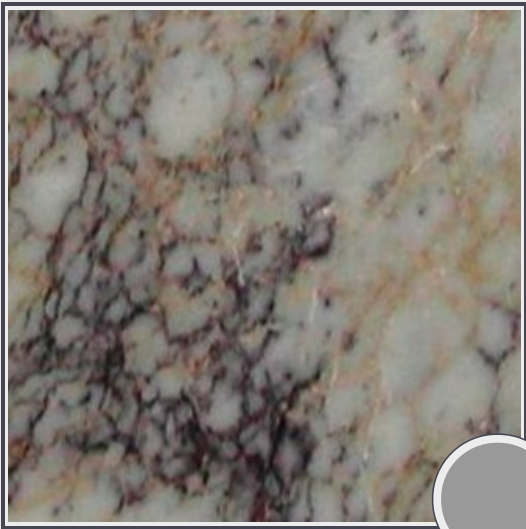

Skyros

MS079-P9920

Marble Slab Polished 2cm

Needs to be sealed regularly. Clean with non abrasive cloth or sponge with mild soap and warm water. A natural stone cleaner with protectant is recommended. Do not cut directly on the countertops and use trivets for hot pans.

Origin Greece

Color gray

Price \$23.37/SF*

Subclass Marble

* Material price does not include labor/installation

Color Range:

| | |
|-------------------------------------|-------------------------------------|
| Color Enhancing | Translucent |
| <input checked="" type="checkbox"/> | <input checked="" type="checkbox"/> |
| Kitchen Countertops | Floors |
| <input checked="" type="checkbox"/> | <input checked="" type="checkbox"/> |
| Bathroom Showers | Bathroom Tubs |
| <input checked="" type="checkbox"/> | <input checked="" type="checkbox"/> |
| Bathroom Counters | Fireplace |
| <input checked="" type="checkbox"/> | <input checked="" type="checkbox"/> |
| Exterior | Furniture Top |
| <input checked="" type="checkbox"/> | <input checked="" type="checkbox"/> |