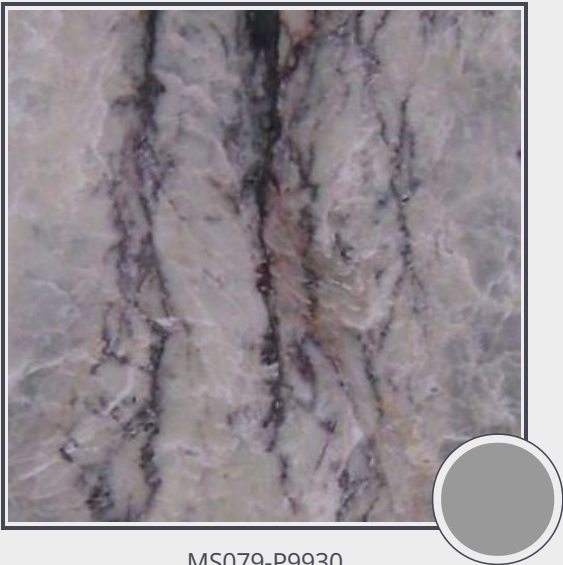

Skyros

MS079-P9930

Marble Slab Polished 3cm

Needs to be sealed regularly. Clean with non abrasive cloth or sponge with mild soap and warm water. A natural stone cleaner with protectant is recommended. Do not cut directly on the countertops and use trivets for hot pans.

Origin Greece

Color gray

Price \$32.70/SF*

Subclass Marble

* Material price does not include labor/installation

Color Range:

Color Enhancing	Translucent
<input checked="" type="checkbox"/>	<input checked="" type="checkbox"/>
Kitchen Countertops	Floors
<input checked="" type="checkbox"/>	<input checked="" type="checkbox"/>
Bathroom Showers	Bathroom Tubs
<input checked="" type="checkbox"/>	<input checked="" type="checkbox"/>
Bathroom Counters	Fireplace
<input checked="" type="checkbox"/>	<input checked="" type="checkbox"/>
Exterior	Furniture Top
<input checked="" type="checkbox"/>	<input checked="" type="checkbox"/>