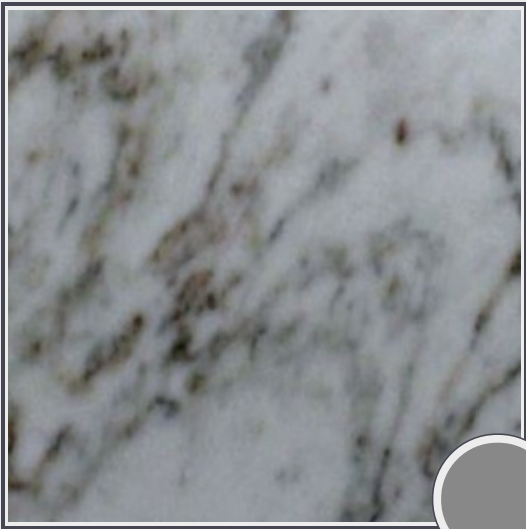

Imperial Danby

MS123-H9920

Marble Slab Honed 2cm

Needs to be sealed regularly. Clean with non abrasive cloth or sponge with mild soap and warm water. A natural stone cleaner with protectant is recommended. Do not cut directly on the countertops and use trivets for hot pans.

Origin USA

Color gray

Price \$106.00/SF*

Subclass Marble

* Material price does not include labor/installation

Color Range:

Color Enhancing 	Translucent 
Kitchen Countertops 	Floors 
Bathroom Showers 	Bathroom Tubs 
Bathroom Counters 	Fireplace 
Exterior 	Furniture Top 