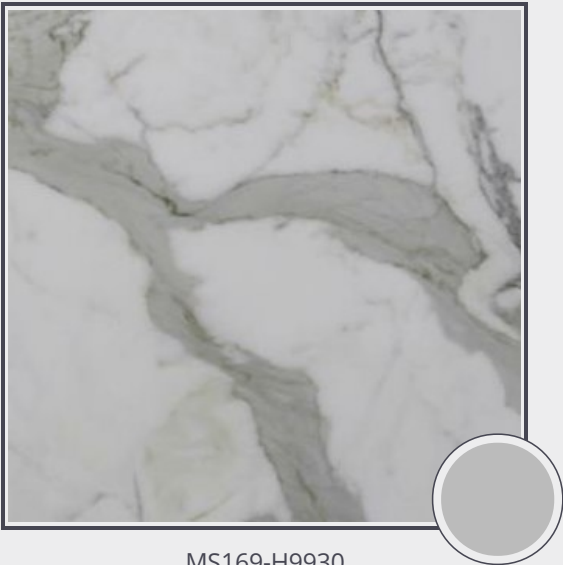

**Calacatta Original**

MS169-H9930

**Marble Slab Honed 3cm**

Needs to be sealed regularly. Clean with non abrasive cloth or sponge with mild soap and warm water. A natural stone cleaner with protectant is recommended. Do not cut directly on the countertops and use trivets for hot pans.

Origin Italy

Color gray

Price  
\$400.00/SF\*

Subclass Marble

\* Material price does not include labor/installation

Color Range:

Color Enhancing	Translucent
<input type="checkbox"/>	<input type="checkbox"/>
Kitchen Countertops	Floors
<input checked="" type="checkbox"/>	<input checked="" type="checkbox"/>
Bathroom Showers	Bathroom Tubs
<input checked="" type="checkbox"/>	<input checked="" type="checkbox"/>
Bathroom Counters	Fireplace
<input checked="" type="checkbox"/>	<input checked="" type="checkbox"/>
Exterior	Furniture Top
<input type="checkbox"/>	<input checked="" type="checkbox"/>